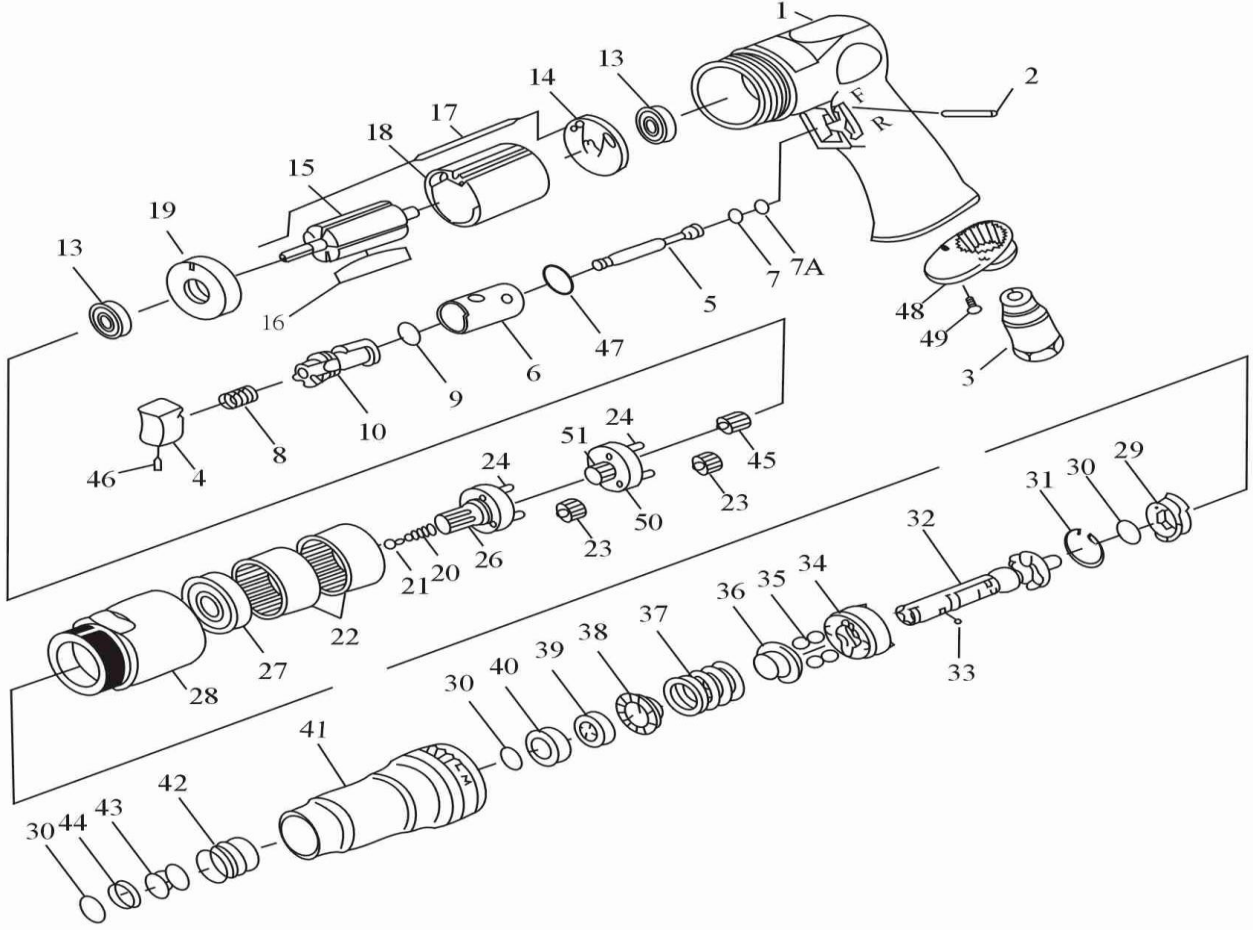

# OS-239002 **GAV** HAVALI TORNAVİDA

Item No.	Description	Q'ty	Item No.	Description	Q'ty
1	HOUSING	1	28	CLAMP NUT	1
2	PIN	1	29	DRIVE DOG	1
3	AIR INLET	1	30	RETAINING RING	3
4	TRIGGER	1	31	RETAINING RING	1
5	VALVE STEM	1	32	CAM SPINDLE	1
6	REVERSE BUSHING	1	33	STEEL BALL	1
7	O-RING	1	34	CLUTCH CARRIER	1
7A	O-RING	1	35	STEEL BALL	4
8	VALVE SPRING	1	36	WASHER	1
9	O-RING	1	37	SPRING	1
10	REVERSE LEVER	1	38	WASHER	1
13	BALL BEARING	2	39	ADJUST NUT	1
14	END PLADE	1	40	SPACER	1
15	ROTOR	1	41	CLUTCH HOUSING	1
16	ROTOR BLADE	5	42	BALL RETAINER	1
17	PIN	1	43	SPRING	1
18	CYLINDER	1	44	WASHER	1
19	FRONE END PIATE	1	45	PINION GEAR	1
20	SPRING	1	46	SET SCREW	1
21	SPRING GUAR	1	47	O-RING	1
22	INTEMAL GEAR	2	48	EXHAUST DIFFUSER	1
23	PLANET GEAR	6	49	SCREW	2
24	PIN	6	50	REDUCTION SPINDLE	1
26	WORK SPINDLE	1	51	CENTER GEAR	1
27	BALL BEARING	1	52	HANDLE GRIP(NOT SHOW)	1